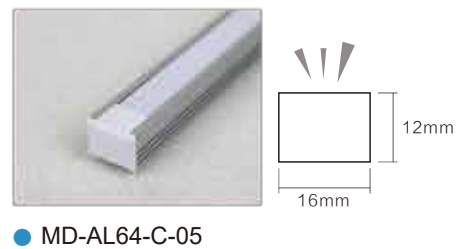

Model: MD-GLA16-1
 Applications: cabinet, wardrobe, shoes cabinet, desk, wine cabinet
 Material: aluminum + glass
 Size: Lx180/330x50mm(LxWxH), the length can be customized
 Power: 4W/M
 The whole lamp life: 25000h
 Start mode: on/off switch
 Features: Double-sided frosted glass