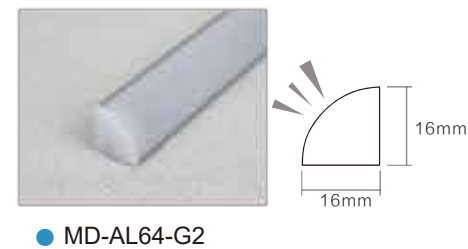

Length 长度	Voltage 电压	Power 功率	Lamps 灯珠	Color 颜色	Lumen 亮度	Beam angle 发光角度	Waterproof level 防水等级	Material 材质
500mm	12V.AC 12V.DC	3W	30pc	R 红,Y 黄 B 蓝,G 绿	200	60/120°		Aluminum Acrylic
1000mm	110V.AC 220V.AC	6W	60pc	W 白,WW 暖白,RGB	1200lm			

Control switch: Human body sensor, Line switch, Touch switch, Remote control etc.
控制开关: 人体感应, 按键控制, 触摸控制, 遥控控制等

Optional custom length, power, colors, beam angle etc.
可选择定制长度, 定制功率大小, 定制颜色, 定制发光角度等。

LED Sensor Stair Lights LED楼梯灯