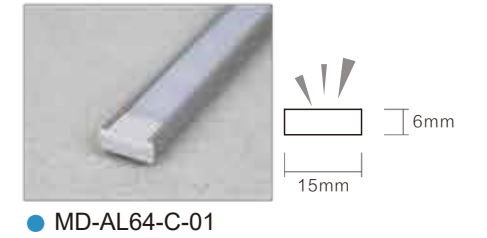

Model: MD-GLA16-1
 Applications: cabinet, wardrobe, shoes cabinet, desk, wine cabinet
 Material: aluminum + glass
 Size: Lx180/330x50mm(LxWxH), the length can be customized
 Power: 4W/M
 The whole lamp life: 25000h
 Start mode: on/off switch
 Features: Double-sided frosted glass