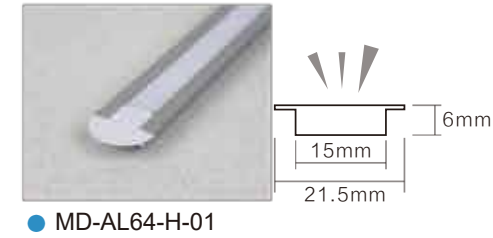

Model: MD-GLA16-1
 Applications: cabinet, wardrobe, shoes cabinet, desk, wine cabinet
 Material: aluminum + glass
 Size: Lx180/330x50mm(LxWxH), the length can be customized
 Power: 4W/M
 The whole lamp life: 25000h
 Start mode: on/off switch
 Features: Double-sided frosted glass