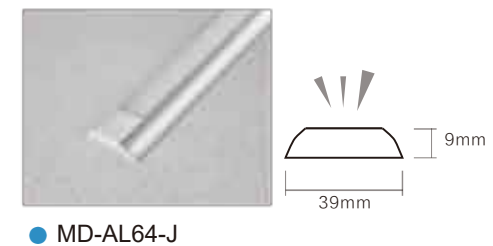

Model: MD-GLA16-1
 Applications: cabinet, wardrobe, shoes cabinet, desk, wine cabinet
 Material: aluminum + glass
 Size: Lx180/330x50mm(LxWxH), the length can be customized
 Power: 4W/M
 The whole lamp life: 25000h
 Start mode: on/off switch
 Features: Double-sided frosted glass