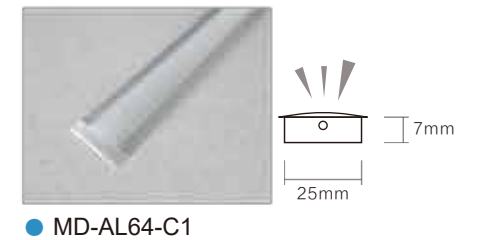

Stainless steel cabinet lamp 不锈钢橱柜灯

304 stainless steel
304不锈钢

With on/ off switch
带开关

Warm white
暖白光

LED Glass Shelf Light LED玻璃层板灯

With on/ off switch
隐藏式开关

Aluminum frame, strong and durable
铝框架, 坚固耐用

Using effect
使用效果

Model: MD-GLA16-1
 Applications: cabinet, wardrobe, shoes cabinet, desk, wine cabinet
 Material: aluminum + glass
 Size: Lx180/330x50mm(LxWxH), the length can be customized
 Power: 4W/M
 The whole lamp life: 25000h
 Start mode: on/off switch
 Features: Double-sided frosted glass