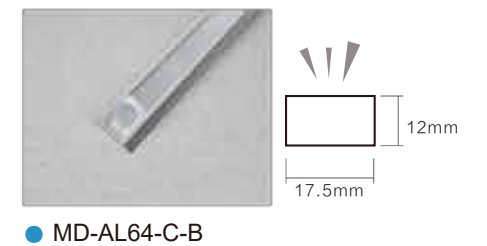

Model: MD-GLA16-1
 Applications: cabinet, wardrobe, shoes cabinet, desk, wine cabinet
 Material: aluminum + glass
 Size: Lx180/330x50mm(LxWxH), the length can be customized
 Power: 4W/M
 The whole lamp life: 25000h
 Start mode: on/off switch
 Features: Double-sided frosted glass