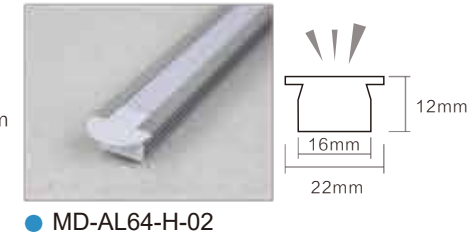

Model: MD-GLA16-1
 Applications: cabinet, wardrobe, shoes cabinet, desk, wine cabinet
 Material: aluminum + glass
 Size: Lx180/330x50mm(LxWxH), the length can be customized
 Power: 4W/M
 The whole lamp life: 25000h
 Start mode: on/off switch
 Features: Double-sided frosted glass