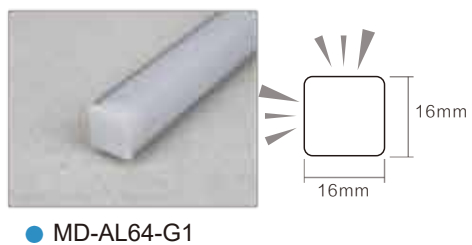

Length 长度	Voltage 电压	Power 功率	Lamps 灯珠	Color 颜色	Lumen 亮度	Beam angle 发光角度	Waterproof level 防水等级	Material 材质
500mm	12V.AC 12V.DC	3W	30pc	R 红,Y 黄 B 蓝,G 绿	200	60/120°		Aluminum Acrylic
1000mm	110V.AC 220V.AC	6W	60pc	W 白,WW 暖白,RGB	1200lm			

Control switch: Human body sensor, Line switch, Touch switch, Remote control etc.
控制开关: 人体感应, 按键控制, 触摸控制, 遥控控制等

Optional custom length, power, colors, beam angle etc.
可选择定制长度, 定制功率大小, 定制颜色, 定制发光角度等。

LED Sensor Stair Lights LED楼梯灯