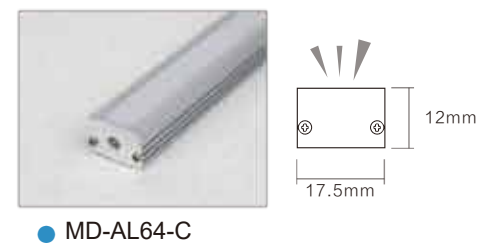

Length 长度	Voltage 电压	Power 功率	Lamps 灯珠	Color 颜色	Lumen 亮度	Beam angle 发光角度	Waterproof level 防水等级	Material 材质
500mm	12V.AC 12V.DC	3W	30pc	R 红,Y 黄 B 蓝,G 绿	200	60/120°		Aluminum Acrylic
1000mm	110V.AC 220V.AC	6W	60pc	W 白,WW 暖白,RGB	1200lm			

Control switch: Human body sensor, Line switch, Touch switch, Remote control etc.
控制开关: 人体感应, 按键控制, 触摸控制, 遥控控制等

Optional custom length, power, colors, beam angle etc.
可选择定制长度, 定制功率大小, 定制颜色, 定制发光角度等。

LED Sensor Stair Lights LED楼梯灯