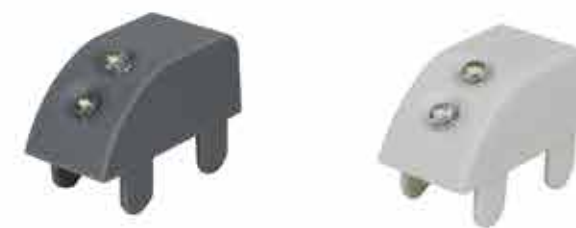

Rechargeable Light Series

Model: MD-REC13-CD7
 Applications: cabinet, wardrobe, cupboard, closet, desk, hall-way, bathroom cabinet, bedside stick-on anywhere you want
 Material: ultra-thin aluminum
 Size: ϕ 80x16mm (Dia. x H)
 Features:
 Built-in lithium battery, rechargeable
 PIR sensor
 Magnet adsorption, easy installation
 Ultra-thin aluminum, high quality

Rechargeable Rectangle Light 充电方条灯

Hand Sweep Sensor
手扫感应

PIR Sensor
人体感应

Approaching Sensor
接近感应

Model: MD-REC13-CD8
 Applications: cabinet, wardrobe, cupboard, closet, desk, hallway, bathroom cabinet, bedside stick-on anywhere you want
 Material: ultra-thin aluminum
 Size: 80x80x19mm (LxWxH)
 Features:
 Built-in lithium battery, rechargeable
 PIR sensor
 Magnet adsorption, easy installation
 Ultra-thin aluminum, high quality

产品型号: WST-1808
 产品材质: 铝材
 尺寸: 长586x宽60x高120mm(尺寸可以定制)
 电源类型: 电源供电
 产品功率: 3-10W
 感应开关: 人体感应
 产品说明: 人来灯亮, 人离20秒后灯灭

Clothes hanging light 挂式衣杆灯

Ceiling installation, save space
吊顶安装,节省空间

Aluminum Alloy lamp body
铝合金灯体

Application for wardrobe
应用于衣柜

Model: MD-WIR13-6
 Applications: Cabinet, Wardrobe, Shoes Case, Desk, Door, hinge etc.
 Material: ABS
 Size: 40 x 19 x 28mm (LxWxH)
 The type of power supply: 3pcs 1.5V button batteries
 Sensor Switch: Vibration Sensor
 Features:
 Vibration Sensor: Automatically turns on when you open any drawer or cabinet - off when you close after 15 seconds.