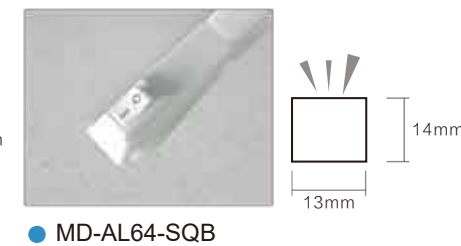

Length 长度	Voltage 电压	Power 功率	Lamps 灯珠	Color 颜色	Lumen 亮度	Beam angle 发光角度	Waterproof level 防水等级	Material 材质
500mm	12V.AC 12V.DC	3W	30pc	R 红,Y 黄 B 蓝,G 绿	200	60/120°		Aluminum Acrylic
1000mm	110V.AC 220V.AC	6W	60pc	W 白,WW 暖白,RGB	1200lm			

Control switch: Human body sensor, Line switch, Touch switch, Remote control etc.
控制开关: 人体感应, 按键控制, 触摸控制, 遥控控制等

Optional custom length, power, colors, beam angle etc.
可选择定制长度, 定制功率大小, 定制颜色, 定制发光角度等。

LED Sensor Stair Lights LED楼梯灯