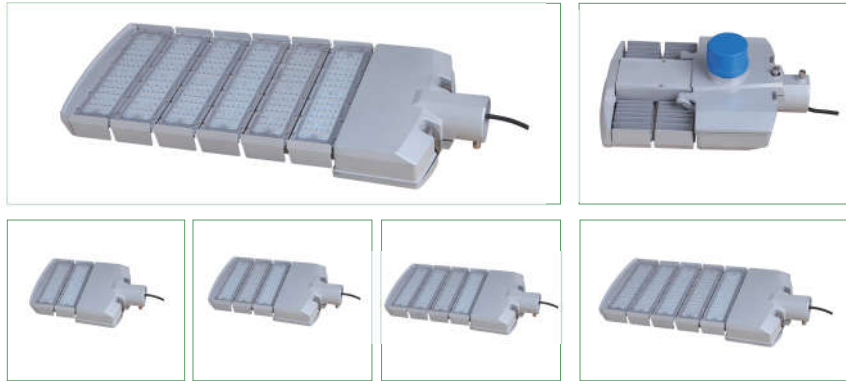

Module LED street light series   

Professional LED Lighting Manufacturer

Intelligence Street Lighting System
We provide Zigbee system or DALI System

Features

- Modular design, the light efficiency reaches 120lm/w.
- Power box free to open, easy installation and maintenance.
- Elegant appearance
- The light source use 140lm/w Samsung led chips, the whole lamp luminous efficiency can achieve 120lm/w.
- The installation angle can be adjustable from -15 to +15.

Dimensions

Light distribution curve

Product parameters

Item	Power	luminous flux (5000k)	Color temperature	Dimension (L*W*H)
MD-STRM-60W	60W	7200LM	2700-6500K	519*307*139mm
MD-STRM-90W	90W	10800LM	2700-6500K	594*307*139mm
MD-STRM-120W	120W	14400LM	2700-6500K	669*307*139mm
MD-STRM-150W	150W	18000LM	2700-6500K	744*307*139mm
MD-STRM-180W	180W	21600LM	2700-6500K	819*307*139mm
MD-STRM-210W	210W	25200LM	2700-6500K	856*307*139mm
MD-STRM-240W	240W	28800LM	2700-6500K	894*307*139 mm
MD-STRM-270W	270W	32400LM	2700-6500K	1044*307*139mm
MD-STRM-300W	300W	36000LM	2700-6500K	1119*307*139mm

Introduction

High luminous efficiency Module LED street light series

Professional LED Lighting Manufacturer

Features

- Modular design, the light efficiency reaches 100lm/w.
- Power box free to open, easy installation and maintenance.
- Elegant appearance
- The light source use 140lm/w Samsung led chips, the whole lamp luminous efficiency can achieve 130lm/w.

Dimensions

Light distribution curve

Product parameters

Item	Power	luminous flux (5000k)	Color temperature	Dimension (L*W*H)
MD-STRE-60W	60W	7200LM	2700-6500K	410*298*79mm
MD-STRE-90W	90W	10800LM	2700-6500K	481*298*79mm
MD-STRE-120W	120W	14400LM	2700-6500K	552*298*79mm
MD-STRE-150W	150W	18000LM	2700-6500K	623*298*79mm
MD-STRE-180W	180W	21600LM	2700-6500K	694*298*79mm
MD-STRE-210W	210W	25200LM	2700-6500K	765*298*79mm
MD-STRE-240W	240W	28800LM	2700-6500K	836*298*79mm
MD-STRE-270W	270W	32400LM	2700-6500K	907*298*79mm
MD-STRE-300W	300W	36000LM	2700-6500K	978*298*79mm