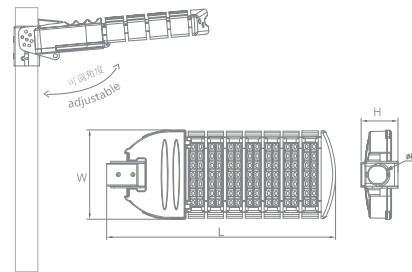

Dimensions

Light distribution curve

Product parameters

Item	Power	luminous flux (5000k)	Color temperature	Dimension (L*W*H)
MD-STRM-60W	60W	7200LM	2700-6500K	519*307*139mm
MD-STRM-90W	90W	10800LM	2700-6500K	594*307*139mm
MD-STRM-120W	120W	14400LM	2700-6500K	669*307*139mm
MD-STRM-150W	150W	18000LM	2700-6500K	744*307*139mm
MD-STRM-180W	180W	21600LM	2700-6500K	819*307*139mm
MD-STRM-210W	210W	25200LM	2700-6500K	856*307*139mm
MD-STRM-240W	240W	28800LM	2700-6500K	894*307*139 mm
MD-STRM-270W	270W	32400LM	2700-6500K	1044*307*139mm
MD-STRM-300W	300W	36000LM	2700-6500K	1119*307*139mm

Dimensions

Light distribution curve

Product parameters

Item	Power	luminous flux (5000k)	Color temperature	Dimension (L*W*H)
MD-STRE-60W	60W	7200LM	2700-6500K	410*298*79mm
MD-STRE-90W	90W	10800LM	2700-6500K	481*298*79mm
MD-STRE-120W	120W	14400LM	2700-6500K	552*298*79mm
MD-STRE-150W	150W	18000LM	2700-6500K	623*298*79mm
MD-STRE-180W	180W	21600LM	2700-6500K	694*298*79mm
MD-STRE-210W	210W	25200LM	2700-6500K	765*298*79mm
MD-STRE-240W	240W	28800LM	2700-6500K	836*298*79mm
MD-STRE-270W	270W	32400LM	2700-6500K	907*298*79mm
MD-STRE-300W	300W	36000LM	2700-6500K	978*298*79mm