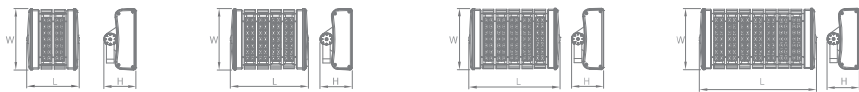

Dimensions

Light distribution curve

Product parameters

Item	Power	luminous flux (5000k)	Color temperature	Dimension (L*W*H)
MD-STRM-60W	60W	7200LM	2700-6500K	519*307*139mm
MD-STRM-90W	90W	10800LM	2700-6500K	594*307*139mm
MD-STRM-120W	120W	14400LM	2700-6500K	669*307*139mm
MD-STRM-150W	150W	18000LM	2700-6500K	744*307*139mm
MD-STRM-180W	180W	21600LM	2700-6500K	819*307*139mm
MD-STRM-210W	210W	25200LM	2700-6500K	856*307*139mm
MD-STRM-240W	240W	28800LM	2700-6500K	894*307*139 mm
MD-STRM-270W	270W	32400LM	2700-6500K	1044*307*139mm
MD-STRM-300W	300W	36000LM	2700-6500K	1119*307*139mm

Dimensions

Light distribution curve

Product parameters

Item	Power	luminous flux (5000k)	Color temperature	Dimension (L*W*H)
MD-STRE-60W	60W	7200LM	2700-6500K	410*298*79mm
MD-STRE-90W	90W	10800LM	2700-6500K	481*298*79mm
MD-STRE-120W	120W	14400LM	2700-6500K	552*298*79mm
MD-STRE-150W	150W	18000LM	2700-6500K	623*298*79mm
MD-STRE-180W	180W	21600LM	2700-6500K	694*298*79mm
MD-STRE-210W	210W	25200LM	2700-6500K	765*298*79mm
MD-STRE-240W	240W	28800LM	2700-6500K	836*298*79mm
MD-STRE-270W	270W	32400LM	2700-6500K	907*298*79mm
MD-STRE-300W	300W	36000LM	2700-6500K	978*298*79mm

Module LED tunnel light series

Professional LED Lighting Manufacturer

Product parameters

Item	Power	luminous flux (5000k)	Color temperature	Dimension (L*W*H)
MD-TUNM-30W	30W	3300LM	2700-6500K	218*310*168mm
MD-TUNM-60W	60W	6600LM	2700-6500K	293*310*168mm
MD-TUNM-90W	90W	9900LM	2700-6500K	368*310*168mm
MD-TUNM-120W	120W	13200LM	2700-6500K	443*310*168mm
MD-TUNM-150W	150W	16500LM	2700-6500K	518*310*168mm
MD-TUNM-180W	180W	19800LM	2700-6500K	593*310*168mm
MD-TUNM-210W	210W	23100LM	2700-6500K	668*310*168mm
MD-TUNM-240W	240W	26400LM	2700-6500K	743*310*168mm