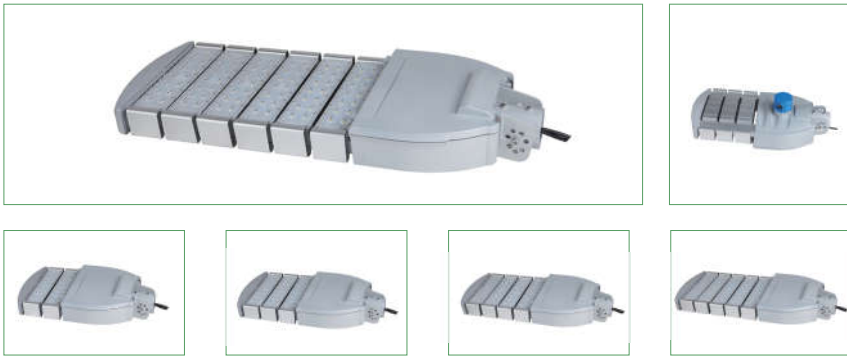

Module LED street light series   

Professional LED Lighting Manufacturer

Intelligence Street Lighting System
We provide Zigbee system or DALI System

Features

- Modular design, the light efficiency reaches 120lm/w.
- Power box free to open, easy installation and maintenance.
- Elegant appearance
- The light source use 140lm/w Samsung led chips, the whole lamp luminous efficiency can achieve 120lm/w.
- The installation angle can be adjustable from -15 to +15.

Dimensions

Light distribution curve

Product parameters

Item	Power	luminous flux (5000k)	Color temperature	Dimension (L*W*H)
MD-STRM-60W	60W	7200LM	2700-6500K	519*307*139mm
MD-STRM-90W	90W	10800LM	2700-6500K	594*307*139mm
MD-STRM-120W	120W	14400LM	2700-6500K	669*307*139mm
MD-STRM-150W	150W	18000LM	2700-6500K	744*307*139mm
MD-STRM-180W	180W	21600LM	2700-6500K	819*307*139mm
MD-STRM-210W	210W	25200LM	2700-6500K	856*307*139mm
MD-STRM-240W	240W	28800LM	2700-6500K	894*307*139 mm
MD-STRM-270W	270W	32400LM	2700-6500K	1044*307*139mm
MD-STRM-300W	300W	36000LM	2700-6500K	1119*307*139mm

Introduction

High luminous efficiency Module LED street light series

Professional LED Lighting Manufacturer

Features

- Modular design, the light efficiency reaches 100lm/w.
- Power box free to open, easy installation and maintenance.
- Elegant appearance
- The light source use 140lm/w Samsung led chips, the whole lamp luminous efficiency can achieve 130lm/w.

Dimensions

Light distribution curve

Product parameters

Item	Power	luminous flux (5000k)	Color temperature	Dimension (L*W*H)
MD-STRE-60W	60W	7200LM	2700-6500K	410*298*79mm
MD-STRE-90W	90W	10800LM	2700-6500K	481*298*79mm
MD-STRE-120W	120W	14400LM	2700-6500K	552*298*79mm
MD-STRE-150W	150W	18000LM	2700-6500K	623*298*79mm
MD-STRE-180W	180W	21600LM	2700-6500K	694*298*79mm
MD-STRE-210W	210W	25200LM	2700-6500K	765*298*79mm
MD-STRE-240W	240W	28800LM	2700-6500K	836*298*79mm
MD-STRE-270W	270W	32400LM	2700-6500K	907*298*79mm
MD-STRE-300W	300W	36000LM	2700-6500K	978*298*79mm