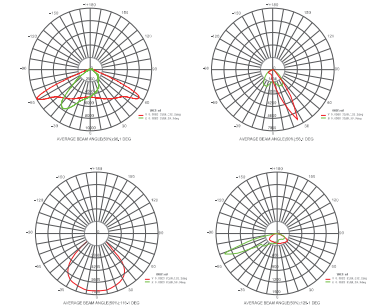

Module LED street light series   

Professional LED Lighting Manufacturer

Intelligence Street Lighting System
We provide Zigbee system or DALI System

Features

- Modular design, the light efficiency reaches 120lm/w.
- Power box free to open, easy installation and maintenance.
- Elegant appearance
- The light source use 140lm/w Samsung led chips, the whole lamp luminous efficiency can achieve 120lm/w.
- The installation angle can be adjustable from -15 to +15.

Dimensions

Light distribution curve

Product parameters

Item	Power	luminous flux (5000k)	Color temperature	Dimension (L*W*H)
MD-STRM-60W	60W	7200LM	2700-6500K	519*307*139mm
MD-STRM-90W	90W	10800LM	2700-6500K	594*307*139mm
MD-STRM-120W	120W	14400LM	2700-6500K	669*307*139mm
MD-STRM-150W	150W	18000LM	2700-6500K	744*307*139mm
MD-STRM-180W	180W	21600LM	2700-6500K	819*307*139mm
MD-STRM-210W	210W	25200LM	2700-6500K	856*307*139mm
MD-STRM-240W	240W	28800LM	2700-6500K	894*307*139 mm
MD-STRM-270W	270W	32400LM	2700-6500K	1044*307*139mm
MD-STRM-300W	300W	36000LM	2700-6500K	1119*307*139mm

Dimensions

Light distribution curve

Product parameters

Item	Power	luminous flux (5000k)	Color temperature	Dimension (L*W*H)
MD-STRE-60W	60W	7200LM	2700-6500K	410*298*79mm
MD-STRE-90W	90W	10800LM	2700-6500K	481*298*79mm
MD-STRE-120W	120W	14400LM	2700-6500K	552*298*79mm
MD-STRE-150W	150W	18000LM	2700-6500K	623*298*79mm
MD-STRE-180W	180W	21600LM	2700-6500K	694*298*79mm
MD-STRE-210W	210W	25200LM	2700-6500K	765*298*79mm
MD-STRE-240W	240W	28800LM	2700-6500K	836*298*79mm
MD-STRE-270W	270W	32400LM	2700-6500K	907*298*79mm
MD-STRE-300W	300W	36000LM	2700-6500K	978*298*79mm