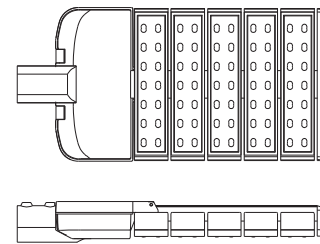

Dimensions

Light distribution curve

Product parameters

Item	Power	luminous flux (5000k)	Color temperature	Dimension (L*W*H)
MD-STRM-60W	60W	7200LM	2700-6500K	519*307*139mm
MD-STRM-90W	90W	10800LM	2700-6500K	594*307*139mm
MD-STRM-120W	120W	14400LM	2700-6500K	669*307*139mm
MD-STRM-150W	150W	18000LM	2700-6500K	744*307*139mm
MD-STRM-180W	180W	21600LM	2700-6500K	819*307*139mm
MD-STRM-210W	210W	25200LM	2700-6500K	856*307*139mm
MD-STRM-240W	240W	28800LM	2700-6500K	894*307*139 mm
MD-STRM-270W	270W	32400LM	2700-6500K	1044*307*139mm
MD-STRM-300W	300W	36000LM	2700-6500K	1119*307*139mm

Dimensions

Light distribution curve

Product parameters

Item	Power	luminous flux (5000k)	Color temperature	Dimension (L*W*H)
MD-STRE-60W	60W	7200LM	2700-6500K	410*298*79mm
MD-STRE-90W	90W	10800LM	2700-6500K	481*298*79mm
MD-STRE-120W	120W	14400LM	2700-6500K	552*298*79mm
MD-STRE-150W	150W	18000LM	2700-6500K	623*298*79mm
MD-STRE-180W	180W	21600LM	2700-6500K	694*298*79mm
MD-STRE-210W	210W	25200LM	2700-6500K	765*298*79mm
MD-STRE-240W	240W	28800LM	2700-6500K	836*298*79mm
MD-STRE-270W	270W	32400LM	2700-6500K	907*298*79mm
MD-STRE-300W	300W	36000LM	2700-6500K	978*298*79mm