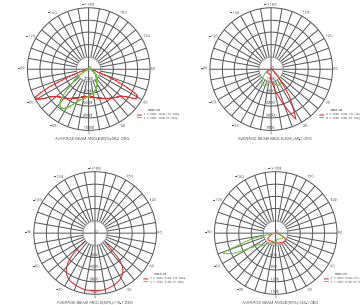

Dimensions

Light distribution curve

Product parameters

Item	Power	luminous flux (5000k)	Color temperature	Dimension (L*W*H)
MD-STRM-60W	60W	7200LM	2700-6500K	519*307*139mm
MD-STRM-90W	90W	10800LM	2700-6500K	594*307*139mm
MD-STRM-120W	120W	14400LM	2700-6500K	669*307*139mm
MD-STRM-150W	150W	18000LM	2700-6500K	744*307*139mm
MD-STRM-180W	180W	21600LM	2700-6500K	819*307*139mm
MD-STRM-210W	210W	25200LM	2700-6500K	856*307*139mm
MD-STRM-240W	240W	28800LM	2700-6500K	894*307*139 mm
MD-STRM-270W	270W	32400LM	2700-6500K	1044*307*139mm
MD-STRM-300W	300W	36000LM	2700-6500K	1119*307*139mm

Introduction

High luminous efficiency Module LED street light series

Professional LED Lighting Manufacturer

Features

- Modular design, the light efficiency reaches 100lm/w.
- Power box free to open, easy installation and maintenance.
- Elegant appearance
- The light source use 140lm/w Samsung led chips, the whole lamp luminous efficiency can achieve 130lm/w.

Dimensions

Light distribution curve

Product parameters

Item	Power	luminous flux (5000k)	Color temperature	Dimension (L*W*H)
MD-STRE-60W	60W	7200LM	2700-6500K	410*298*79mm
MD-STRE-90W	90W	10800LM	2700-6500K	481*298*79mm
MD-STRE-120W	120W	14400LM	2700-6500K	552*298*79mm
MD-STRE-150W	150W	18000LM	2700-6500K	623*298*79mm
MD-STRE-180W	180W	21600LM	2700-6500K	694*298*79mm
MD-STRE-210W	210W	25200LM	2700-6500K	765*298*79mm
MD-STRE-240W	240W	28800LM	2700-6500K	836*298*79mm
MD-STRE-270W	270W	32400LM	2700-6500K	907*298*79mm
MD-STRE-300W	300W	36000LM	2700-6500K	978*298*79mm