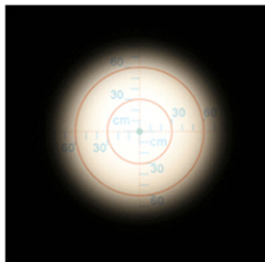

Zoom rendering

Zoom **33 degrees** beam angle

Zoom **20 degrees**

10 degrees

Advantage

zoomable light distribution with Uniform light,
improve the utilization rate of light

SP8320E

Ideas light up your life

Zoom

Ideas light up your life

LED Focus Spotlight

Exclusive Global

Zoom

Zoom rendering

Zoom **65 degrees** beam angle

45 degrees beam angle

25 degrees

Advantage

zoomable light distribution with Uniform light,
improve the utilization rate of light

LED spotlight Stepless Zoomable

25°
Minimum

45°
Medium

65°
Maximal

Product Details

LED CHIP

Selected imported high end LED chip, the quality and light efficiency is higher. The life span is longer.

Accurate Zoomable

By pushing or pulling the front part of the light, different size of the beam cone and brightness can be realized. The beam angle is from 25 to 65 degrees adjustable. No light is wasted, another way of energy saving. It is a Multi-function in one light.