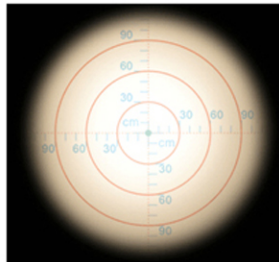

Zoom rendering

Zoom **33 degrees** beam angle

Zoom **20 degrees**

10 degrees

Advantage

zoomable light distribution with Uniform light,
improve the utilization rate of light

SP8320E

Ideas light up your life

Zoom

Ideas light up your life

LED Focus Spotlight

Exclusive Global

Zoom

Zoom rendering

Zoom **65 degrees** beam angle

45 degrees beam angle

25 degrees

Advantage

zoomable light distribution with Uniform light,
improve the utilization rate of light

LED spotlight Stepless Zoomable

25°
Minimum

45°
Medium

65°
Maximal

Product Details

LED CHIP

Selected imported high end LED chip, the quality and light efficiency is higher. The life span is longer.

Accurate Zoomable

By pushing or pulling the front part of the light, different size of the beam cone and brightness can be realized. The beam angle is from 25 to 65 degrees adjustable. No light is wasted, another way of energy saving. It is a Multi-function in one light.