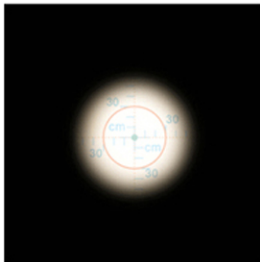

Zoom rendering

Zoom **33 degrees** beam angle

Zoom **20 degrees**

10 degrees

Advantage

zoomable light distribution with Uniform light,
improve the utilization rate of light

SP8320E

Ideas light up your life

Zoom

Ideas light up your life

LED Focus Spotlight

Exclusive Global

Zoom

Zoom rendering

Zoom **65 degrees** beam angle

45 degrees beam angle

25 degrees

Advantage

zoomable light distribution with Uniform light,
improve the utilization rate of light

LED spotlight Stepless Zoomable

25°
Minimum

45°
Medium

65°
Maximal

Product Details

LED CHIP

Selected imported high end LED chip, the quality and light efficiency is higher. The life span is longer.

Accurate Zoomable

By pushing or pulling the front part of the light, different size of the beam cone and brightness can be realized. The beam angle is from 25 to 65 degrees adjustable. No light is wasted, another way of energy saving. It is a Multi-function in one light.