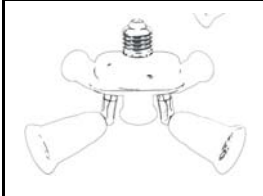

E27-4E27 all direction
E40-4E27 all direction

Flame retardant PBT shell, aluminum inner ring, copper contacts