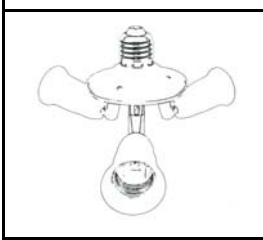

E27-3E27 all direction
E40-3E27 all direction

Flame retardant PBT shell, aluminum inner ring, copper contacts