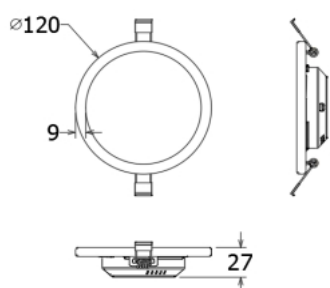

CE FC 

Driver can be disassembled and replaced, rotate 30° to fix/remove

1...Can be used as ceiling lamp.

2...Can be used as wall lamp, desk lamp, pendent lamp with E27/B22 socket.

Technical Parameters

Power parameters

Lighting parameters

Power	6W	12W	18W
Lumen	390±150lm	780±150lm	1170±150lm
Dimensions	∅ 120*27mm	∅ 175*27mm	∅ 225*27mm
LED Chips	32pcs2835	60pcs2835	96pcs2835
Cut size(mm)	∅ 105	∅ 155	∅ 210
Color Temperature	3000/4000/6000K		
Color Rendering Index	Ra≥80		
Operating Temperature	-25℃ ~ +40℃		
Life-span	>50000Hrs		
Energy efficiency	A ⁺		
Appliance Class	Class II		

Dimension(mm)

6W

12W

18W

Accessory:

lastic expansion tube: 2PCS

M3.5*25 flat head self-tapping screw: 2PCS

Surface-mount kit:1PC

E27 socket: 1PC (Included terminal box) For option

M3*6 Round head self-tapping screw:2PCS