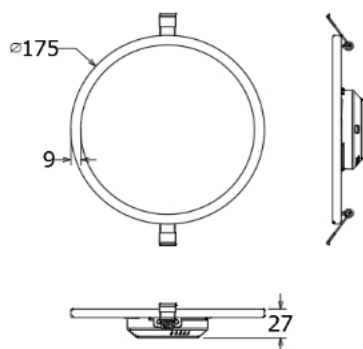

Lighting parameters

Power	6W	12W	18W
Lumen	390±150lm	780±150lm	1170±150lm
Dimensions	∅ 120*27mm	∅ 175*27mm	∅ 225*27mm
LED Chips	32pcs2835	60pcs2835	96pcs2835
Cut size(mm)	∅ 105	∅ 155	∅ 210
Color Temperature	3000/4000/6000K		
Color Rendering Index	Ra≥80		
Operating Temperature	-25℃ ~ +40℃		
Life-span	>50000Hrs		
Energy efficiency	A ⁺		
Appliance Class	Class II		

Dimension(mm)

6W

12W

18W

Accessory:

lastic expansion tube: 2PCS

M3.5*25 flat head self-tapping screw: 2PCS

Surface-mount kit:1PC

E27 socket: 1PC (Included terminal box) For option

M3*6 Round head self-tapping screw:2PCS