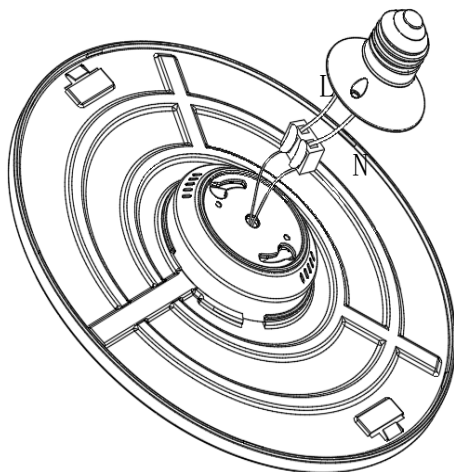

CE FC 

Driver can be disassembled and replaced, rotate 30° to fix/remove

1...Can be used as ceiling lamp.

2...Can be used as wall lamp, desk lamp, pendent lamp with E27/B22 socket.

Technical Parameters

Power parameters

Lighting parameters

Power	6W	12W	18W
Lumen	390±150lm	780±150lm	1170±150lm
Dimensions	∅ 120*27mm	∅ 175*27mm	∅ 225*27mm
LED Chips	32pcs2835	60pcs2835	96pcs2835
Cut size(mm)	∅ 105	∅ 155	∅ 210
Color Temperature	3000/4000/6000K		
Color Rendering Index	Ra≥80		
Operating Temperature	-25℃ ~ +40℃		
Life-span	>50000Hrs		
Energy efficiency	A ⁺		
Appliance Class	Class II		

Dimension(mm)

6W

12W

18W

Accessory:

lastic expansion tube: 2PCS

M3.5*25 flat head self-tapping screw: 2PCS

Surface-mount kit:1PC

E27 socket: 1PC (Included terminal box) For option

M3*6 Round head self-tapping screw:2PCS