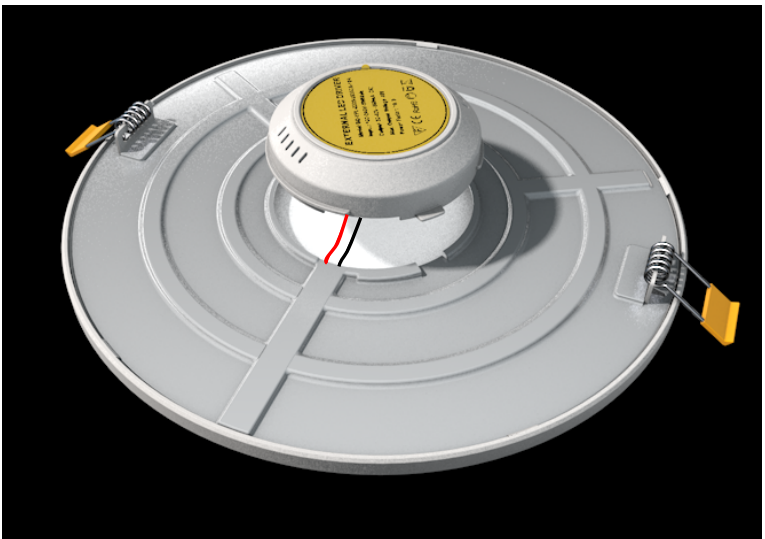

Multi-function LED Panel Light

Hanging

CE FC 

Table Lamp

CE FC 

Ceiling Surface Mounted

CE FC 

Wall Hanging

CE FC 

Driver can be disassembled and replaced, rotate 30° to fix/remove

1...Can be used as ceiling lamp.

2...Can be used as wall lamp, desk lamp, pendent lamp with E27/B22 socket.

Technical Parameters

Power parameters

Lighting parameters

Power	6W	12W	18W
Lumen	390±150lm	780±150lm	1170±150lm
Dimensions	∅ 120*27mm	∅ 175*27mm	∅ 225*27mm
LED Chips	32pcs2835	60pcs2835	96pcs2835
Cut size(mm)	∅ 105	∅ 155	∅ 210
Color Temperature	3000/4000/6000K		
Color Rendering Index	Ra≥80		
Operating Temperature	-25℃ ~ +40℃		
Life-span	>50000Hrs		
Energy efficiency	A ⁺		
Appliance Class	Class II		

Dimension(mm)

6W

12W

18W

Accessory:

lastic expansion tube: 2PCS

M3.5*25 flat head self-tapping screw: 2PCS

Surface-mount kit:1PC