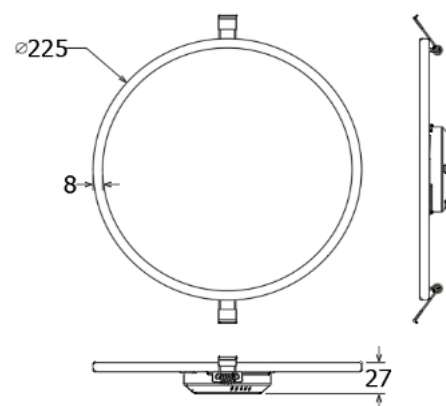

Lighting parameters

Power	6W	12W	18W
Lumen	390±150lm	780±150lm	1170±150lm
Dimensions	∅ 120*27mm	∅ 175*27mm	∅ 225*27mm
LED Chips	32pcs2835	60pcs2835	96pcs2835
Cut size(mm)	∅ 105	∅ 155	∅ 210
Color Temperature	3000/4000/6000K		
Color Rendering Index	Ra≥80		
Operating Temperature	-25℃ ~ +40℃		
Life-span	>50000Hrs		
Energy efficiency	A ⁺		
Appliance Class	Class II		

Dimension(mm)

6W

12W

18W

Accessory:

lastic expansion tube: 2PCS

M3.5*25 flat head self-tapping screw: 2PCS

Surface-mount kit:1PC

E27 socket: 1PC (Included terminal box) For option

M3*6 Round head self-tapping screw:2PCS