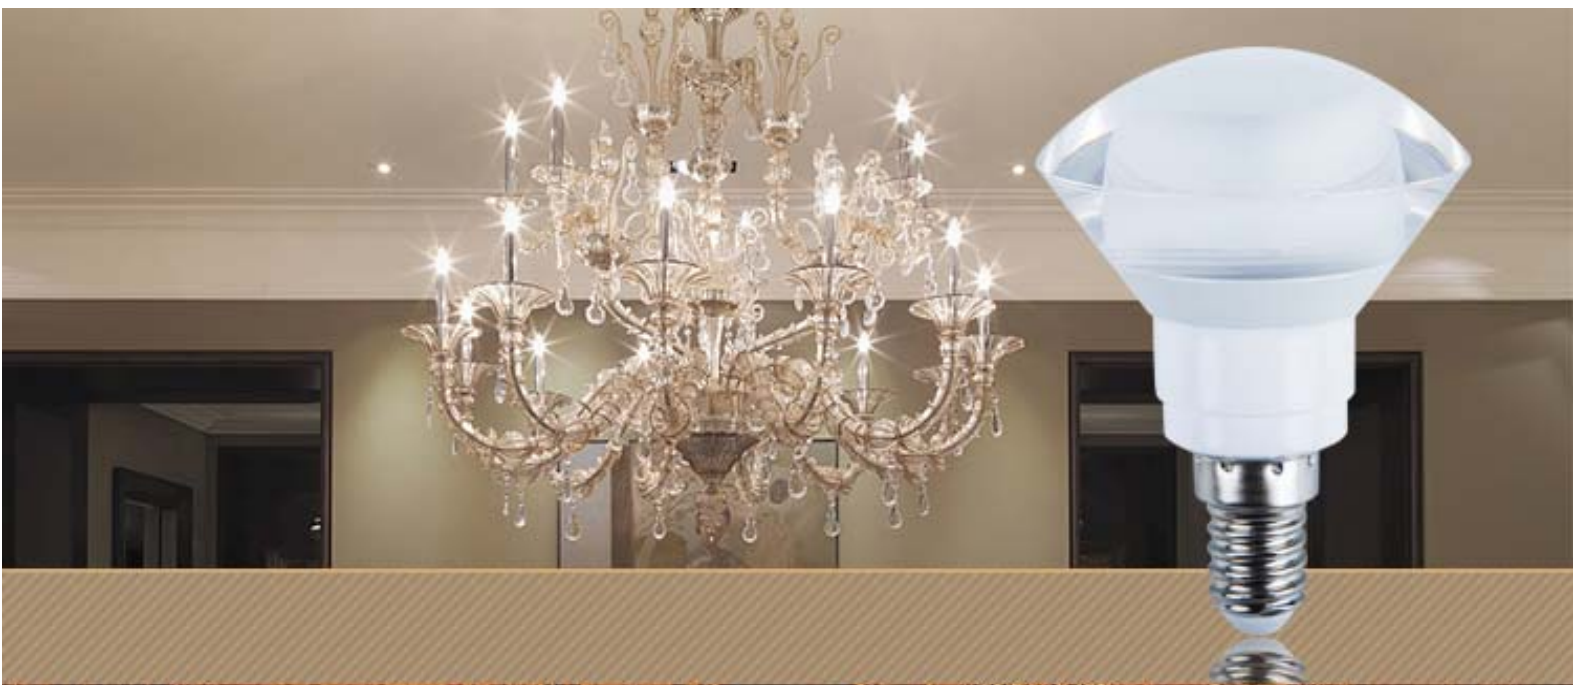

Warm White:
3000-3500k