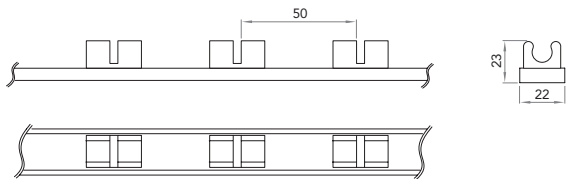

MD-FST-003

Illuminant	Xenon or LED
Qty	10/13/16PCS
Volts	12V/24V
Color	Milky
Current	30A
Life Span	35000H
Product Size	L1000*W22*H23mm
IP Degree	IP50
Material	PVC