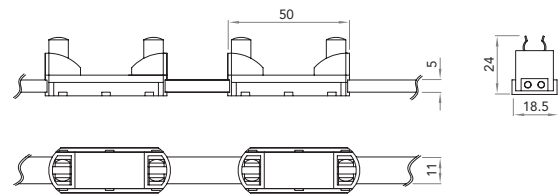

LED线型灯 LED FESTOON LINEAR LAMP

- ① 用于室内建筑照明装饰以及暗藏灯光装饰
- ② 外观造型美观大方、结构简洁
- ③ 产品可塑性强，对异型装饰适应性更广
- ④ 安装方便快捷，光源替换灵活
- ⑤ 光色一致性好，可配合0-10V/0-220V调光系统

1. Used for household architectural decoration and illumination, as well as cove lighting decoration.
2. Elegant appearance, simple structure.
3. The product is deformable, so is widely used in various shapes for decoration.
4. Convenient and quick installation, easy retrofit.
5. Good consistency in color, can be used in conjunction with 0-10V dimmable system.

LED线型灯
LED FESTOON LINEAR LAMP

LED 线型灯
LED FESTOON LINEAR LAMP

MD-FST-001

Illuminant	Xenon or LED
Qty	10/13/16PCS
Volts	12V/24V
Color	Transparent
Current	30A
Life Span	35000H
Product Size	L1000*W18.5*H24mm
IP Degree	IP50
Material	PC