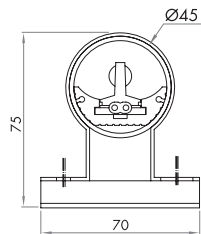

S-Hid	Xenon(3W)
Spacing	5.88CM
Watts	51W/85W/170W
Volts	DC12V/24V
Color	2800K
Lumen	510/680/1530Lm
CRI	95
Life Span	20000H
Product Size	L1000*W27*H28mm
IP Degree	IP65
Material	PC+Copper

MD-FSTX-AV-014

S-Hid	Xenon (3W)
Spacing	10cm/7.5cm/6.3cm
Watts	30W/39W/48W
Volts	DC12V/24V
Color	2800K
Lumen	300Lm/390lm/480Lm
CRI	95
Life Span	20000H
Product Size	L1000*W45*H45mm
IP Degree	IP65
Material	PC+Aluminum