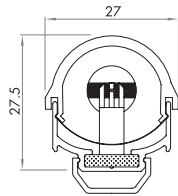

S-Hid	Xenon(3W)
Spacing	5.88CM
Watts	51W/85W/170W
Volts	DC12V/24V
Color	2800K
Lumen	510/680/1530Lm
CRI	95
Life Span	20000H
Product Size	L1000*W27*H28mm
IP Degree	IP65
Material	PC+Copper

MD-FSTX-AV-014

S-Hid	Xenon (3W)
Spacing	10cm/7.5cm/6.3cm
Watts	30W/39W/48W
Volts	DC12V/24V
Color	2800K
Lumen	300Lm/390lm/480Lm
CRI	95
Life Span	20000H
Product Size	L1000*W45*H45mm
IP Degree	IP65
Material	PC+Aluminum