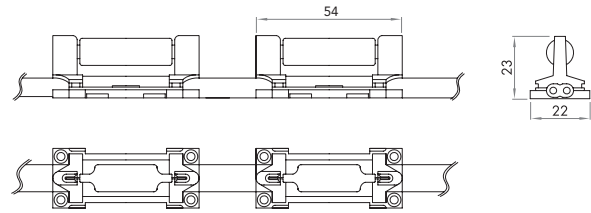

MD-FST-002

Illuminant	Xenon or LED
Qty	10/13/16PCS
Volts	12V/24V
Color	Milky
Current	30A
Life Span	35000H
Product Size	L1000*W22*H23mm
IP Degree	IP50
Material	PVC